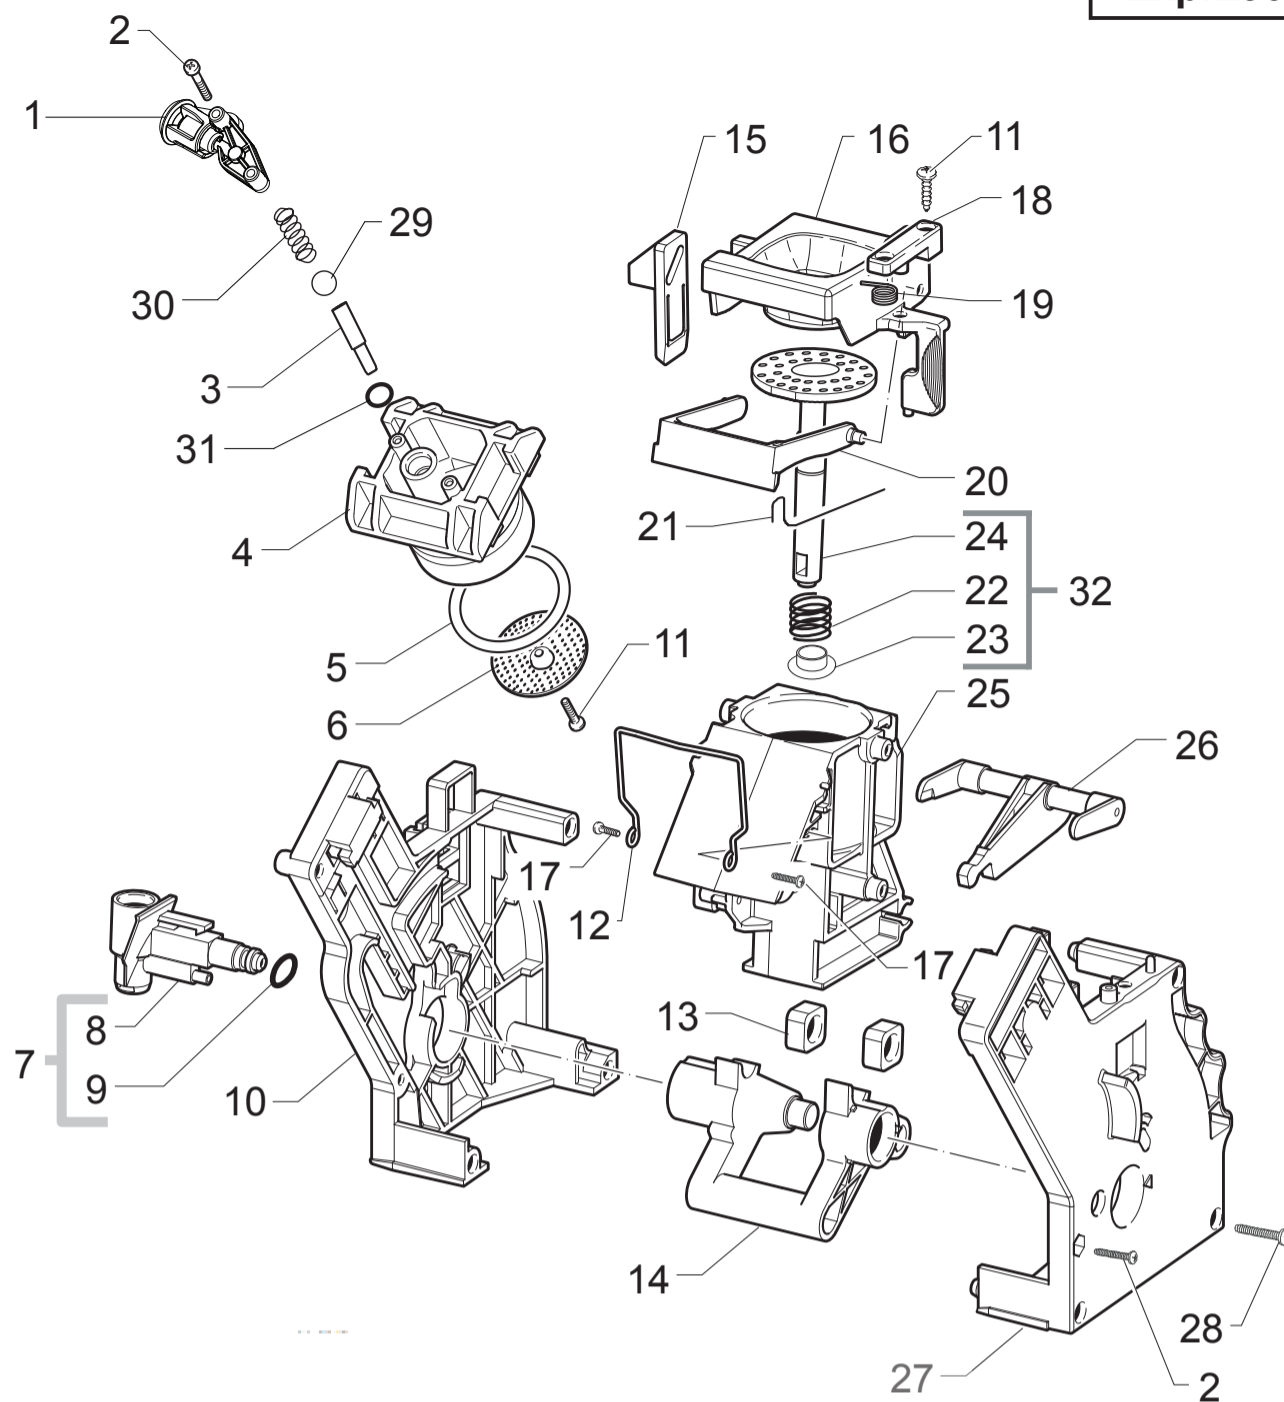

INTUITA - INTELIA EVO FOCUS / CLASS / CLASS METAL

TABLE 4/5

HD8750/11-13-19
HD8751/95
HD8752/85-95

Cod.10004173-4230-31
Cod.10004205-06-22

POS	CODE	12NC	DESCRIPTION	NOTE	POS	CODE	12NC	DESCRIPTION	NOTE
01	17000366	996530066736	BLK RATIOMOTOR MOUNTING PLATE XSMC ASSY.						
02	NE05.038	996530058869	MICROSWITCH SAIA XCG5-81-P5						
03	20000900	996530009913	SPARES KIT GEARS FOR RATIOMOTOR V2						
04	9161.132	996530050569	MYLAR WASHER FOR RATIOMOTOR						
05	11005214	996530002796	MOTOR FOR RATIOMOTOR P124 ASSY.						
06	9121.046	996530049898	BRONZE SINTERED BUSH FOR MOTOR RATIOMOT.						
07	148380200	996530017424	BAKELIZZATE WASHER D=5,5						
08	9121.044	996530049896	ANTIVIBRATION FOR MOTOR						
09	11003754	996530001899	BLK RATIOMOT.MOUNTING PLATE COVER P0057						
10	12000450	996530007819	SCREW TCBR TORX 10 3,5X12 PLAST.ZN-N						
11	11013531	996530006805	PIN FOR FLOW SELECTOR FAUCET P0057 ASSY.						
12	11013530	996530006804	PIN FOR FLOW SELECTOR FAUCET V2 P0057						
13	NM01.035	996530059399	OR ORM 0090-20 SILICONE						
14	NM01.057	996530059419	OR ORM 0050-20 IN SILICONE						
15	NE05.013	996530058847	MICROSWITCH SAIA XGK52-81-J23						
16	17000685	996530072515	BLACK SEAL FOR RATIOMOTOR PLATE NPR						
17	17001336	996530068732	GREY BREW UNIT DRAWER COFFEE NPR						
18	11012382	996530006384	BLACK BREW UNIT 8GR.5BAR P0057						
			SEE EXP. CODE E90067 NEXT PAGE						
19	12001728	996530070321	SCREW TCBR TORX 10 3,5X12 PLAST.SS						