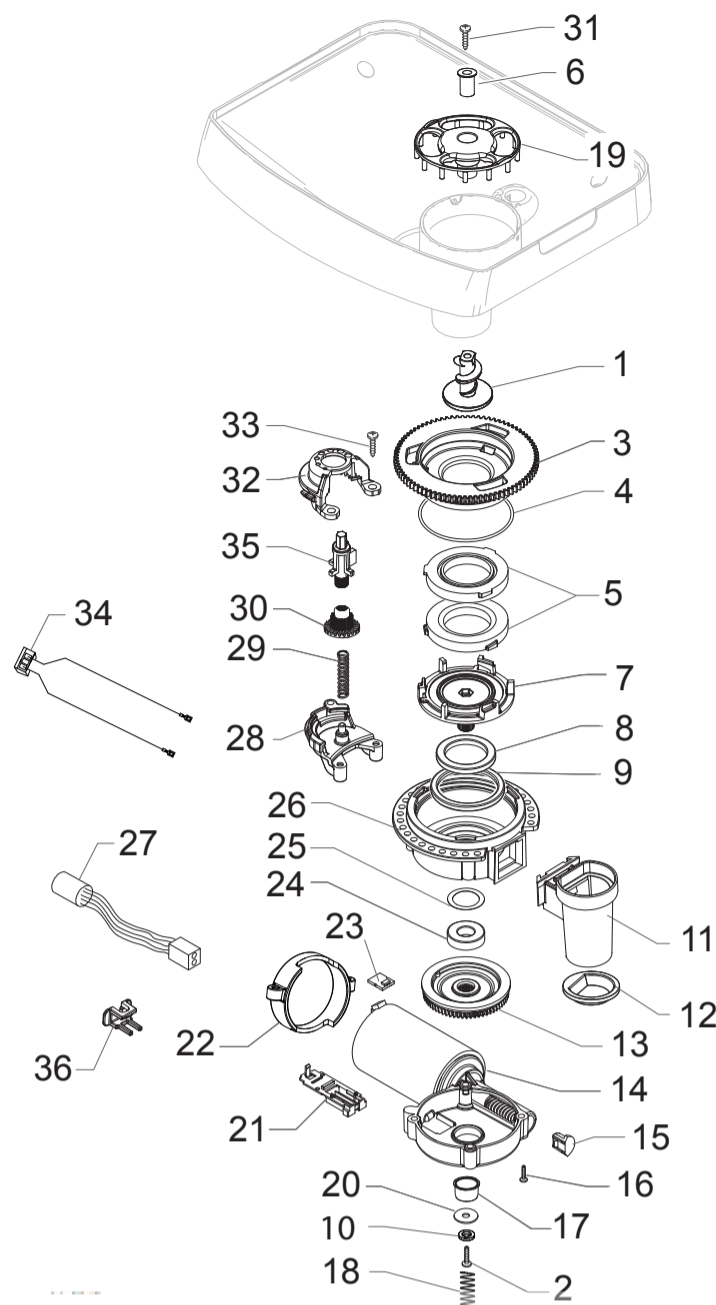

HD8750/11-13-19
HD8751/95
HD8752/85-95

Cod.10004173-4230-31
Cod.10004205-06-22

POS	CODE	12NC	DESCRIPTION	NOTE	POS	CODE	12NC	DESCRIPTION	NOTE
01	11010031	996530005586	TEA/ZAMA INCREASE SCREW GRINDER						
02	129574802	996530012928	SCREW TCB TORX 20 M4X30 ZN-B						
03	149198250	996530017951	BLK UPPER COFFEEGRINDER GRINDER SUPPORT						
04	140328960	996530013577	OR ORM 0530-15 NBR FDA						
05	146520100	996530016342	BAKED CLAY GRINDER 48X28						
06	11012466	996530006412	BRASS BUSH BEAN CONT.FINGER PROTEC.P0057						
07	149198350	996530017952	BLK LOWER COFFEEGRINDER GRINDER SUPPORT						
08	123030300	996530011183	AXIAL BEARING EKKO 342.35252						
09	140360500	996530013597	FELT RING 45,4X39,4X4						
10	128310402	996530012341	GALV.WASHER UNI 8842 A4						
11	11026355	996530068049	BLK GROUND COFF.OUTLET CONVEYOR V4 ASSY.						
12	11030459	996530072511	GRY GROUND COFFEE CONT.LOWER SEAL SMART1						
13	226000300	996530029609	GEAR SX Z=38 FOR GRINDER MOTION ASSY.						
14	11000513	996530000317	MOTOR COFFEEGRINDER V3.1 ASSY.	230V					
15	149214800	996530018139	MC V3 MOD=1,25 WORM SCREW CENTRING CAP						
16	129661702	996530012992	SCREW TCB TORX 3,5X30 PLAST.ZN-B						
17	11002873	996530001389	INSULATOR BUSH FOR GRINDER MOTOR P124						
18	11000597	996530000376	COFFEE GRINDER SUPPORT SPRING P124						
19	11014285	996530007058	BLK V2 BEAN CONTAIN.FINGER PROTECT.P0057						
20	128381902	996530012375	STEEL FLAT WASHER DI=4,3 DE=14 SP=1,5						
21	149199050	996530017963	BLK SENSOR SUPPORT FOR COF.GRINDER MOTOR						
22	11000194	996530000115	BLACK COFFEEGRINDER MOTOR SUPPORT P124						
23	181540900	996530022784	ELECTR.BOARD WITH SENSOR HAL506 SF-K						
24	123030200	996530011182	RADIAL BEARING 61900.2RS1						
25	128381800	996530012374	STEEL CRINKLE WASHER 21,8X14X0,25						
26	142905450	996530015258	BLK UPPER BODY WITH COFFEE GROUND OUTLET						
27	17800302	996530068114	3POLES CONNECTOR MC SENSOR NPR UL						
28	11002613	996530001314	LOWER COFFEEGRINDER GEAR SUPPORT P124						
29	11002572	996530001308	COFFEEGRINDER REGULATION SPRING P124						
30	11003784	996530001907	COFFEE GRINDING ADJUSTMENT GEAR P0049						
31	U043.004	996530061808	ZN-B TCB SCREW M4X16						
32	11002508	996530001296	UPPER COFFEEGRINDER GEAR SUPPORT P124						
33	129914002	996530013165	SCREW TCB TORX 10 3,5X16 PLAST.ZN-B						
34	17800301	996530068113	2POLES CONNET.COFFEEGRINDER MOTOR NPR UL						
35	11003446	996530001673	BLACK BEAN COFFEE GRINDER INSERT P0049						
36	17001921	996530072477	BLK WIRING FIX INSERT FOR GRINDER BOARD						
	11026298	996530068697	GEN.MOTOR COFFEE GRINDER NPR ASSY.	230V					

INTUITA - INTELIA EVO FOCUS / CLASS / CLASS METAL

TABLE 4/5