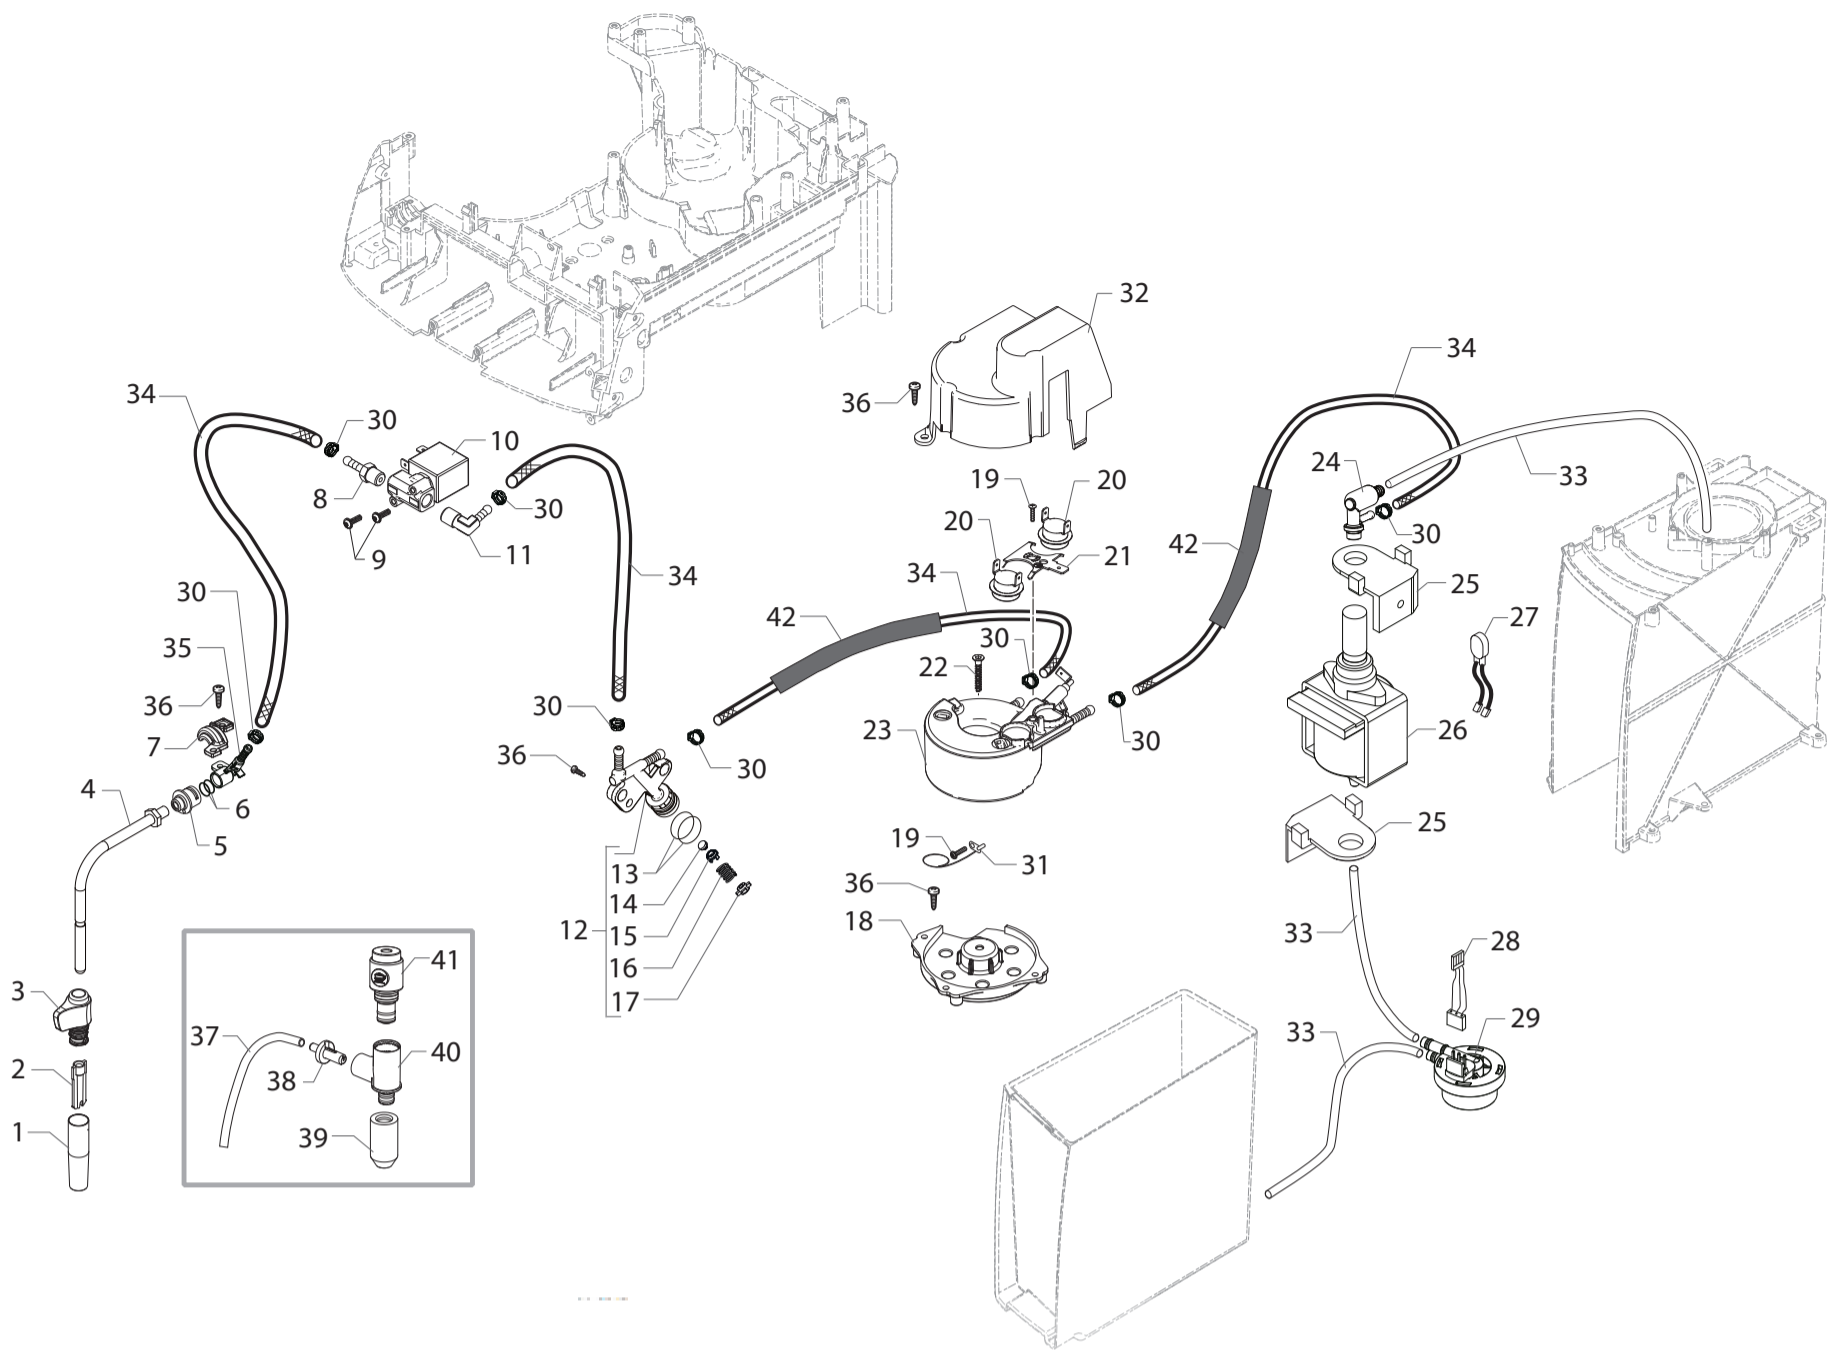

HD8750/11-13-19
HD8751/95
HD8752/85-95

Cod.10004173-4230-31
Cod.10004205-06-22