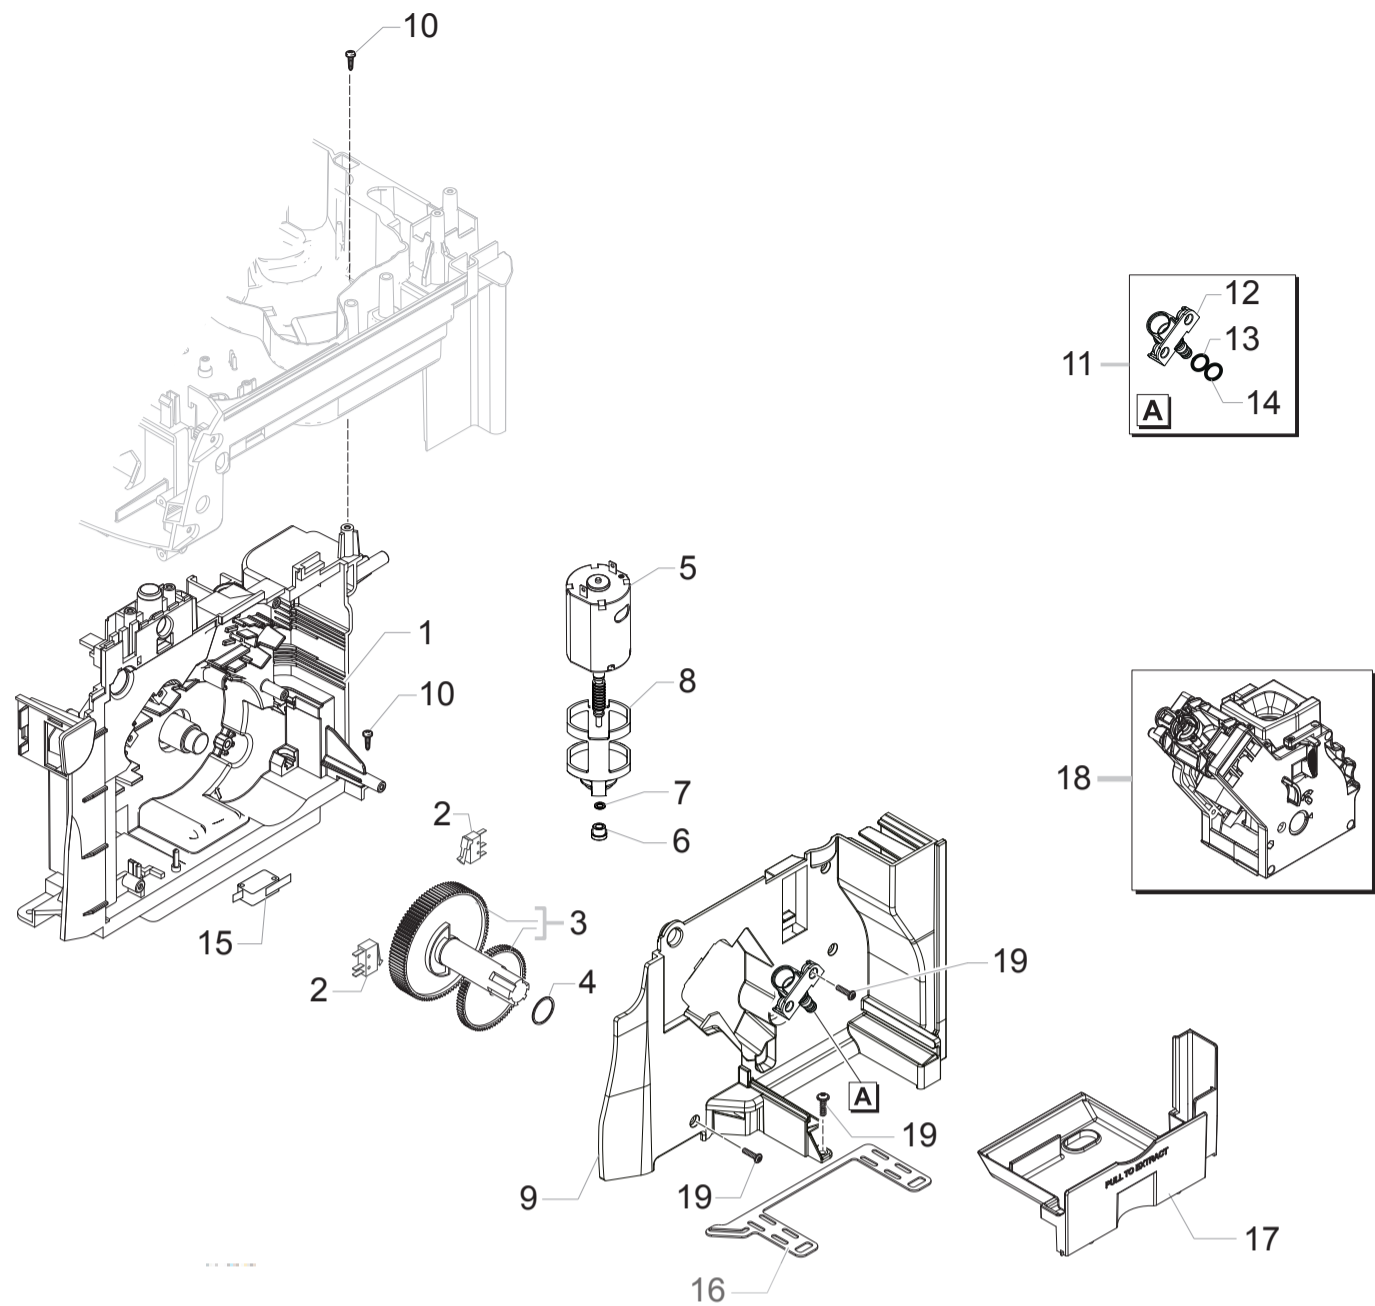

INTUITA - INTELIA EVO FOCUS / CLASS / CLASS METAL

TABLE 4/5

HD8750/11-13-19
HD8751/95
HD8752/85-95

Cod.10004173-4230-31
Cod.10004205-06-22

POS	CODE	12NC	DESCRIPTION	NOTE	POS	CODE	12NC	DESCRIPTION	NOTE
01	17000366	996530066736	BLK RATIOMOTOR MOUNTING PLATE XSMC ASSY.						
02	NE05.038	996530058869	MICROSWITCH SAIA XCG5-81-P5						
03	20000900	996530009913	SPARES KIT GEARS FOR RATIOMOTOR V2						
04	9161.132	996530050569	MYLAR WASHER FOR RATIOMOTOR						
05	11005214	996530002796	MOTOR FOR RATIOMOTOR P124 ASSY.						
06	9121.046	996530049898	BRONZE SINTERED BUSH FOR MOTOR RATIOMOT.						
07	148380200	996530017424	BAKELIZZATE WASHER D=5,5						
08	9121.044	996530049896	ANTIVIBRATION FOR MOTOR						
09	11003754	996530001899	BLK RATIOMOT.MOUNTING PLATE COVER P0057						
10	12000450	996530007819	SCREW TCBR TORX 10 3,5X12 PLAST.ZN-N						
11	11013531	996530006805	PIN FOR FLOW SELECTOR FAUCET P0057 ASSY.						
12	11013530	996530006804	PIN FOR FLOW SELECTOR FAUCET V2 P0057						
13	NM01.035	996530059399	OR ORM 0090-20 SILICONE						
14	NM01.057	996530059419	OR ORM 0050-20 IN SILICONE						
15	NE05.013	996530058847	MICROSWITCH SAIA XGK52-81-J23						
16	17000685	996530072515	BLACK SEAL FOR RATIOMOTOR PLATE NPR						
17	17001336	996530068732	GREY BREW UNIT DRAWER COFFEE NPR						
18	11012382	996530006384	BLACK BREW UNIT 8GR.5BAR P0057						
			SEE EXP. CODE E90067 NEXT PAGE						
19	12001728	996530070321	SCREW TCBR TORX 10 3,5X12 PLAST.SS						